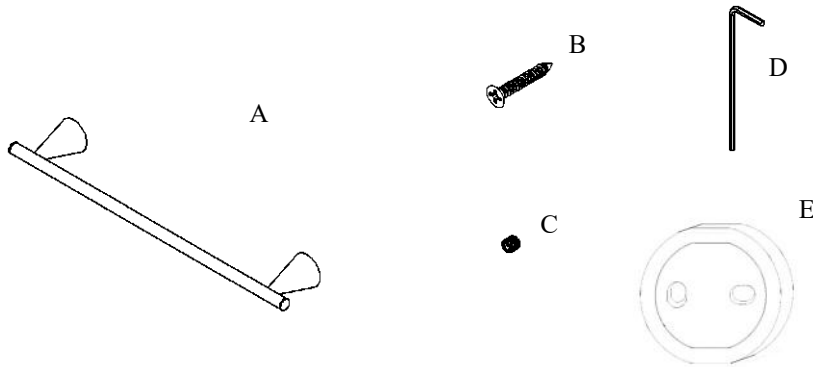

# Volkano Cone 18" Towel Bar Installation Guide

Code: V65143, V65144, V65145

Parts Included	QTY
A - Towel Bar	1
B - Screw	4
C - Set Screw	2
D - Allen Key	1
E - Bracket	2

Model #	Description	Finish	Weight (lb)	WxHxD (mm)	WxHxD (Inches)	Metal Type
V65143	Cone 18" Towel Bar	Chrome	1.144	454 x 44 x 77	17.8 x 1.75 x 3	Brass
V65145	Cone 18" Towel Bar	Matte Black	1.144	454 x 44 x 77	17.8 x 1.75 x 3	Brass